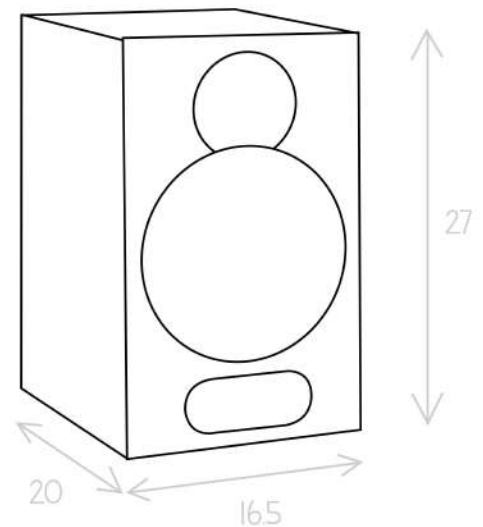

MIA 30

1 Light ash color

2 Terminals

3 Soft dome tweeter
▶ with thermal dissipator

4 Midrange
▶ 5" in fiber glass

5 Rectangular port

• THE OPINION OF THE LAB

The MIA 30 compact speaker is the bookshelf of the MIA Range.

Superbly tuned and neutral, its precision and definition are ideal

for rooms of up to 215ft² (20m²) with no level restrictions.

This performance is mainly due to the quality of components

used, not only the drivers but also the complicated crossover

(with zobel network), and the solid structure.

Let yourself be transported by the neutrality of the sound and the

accuracy of the message.

• CHARACTERISTICS MIA 30

Bass reflex	yes
Nom. power	80 W
Max. power	110 W
Number of ways	2
Number of drivers	2
Sensitivity	88 dB
Frequency range	55 - 20000 Hz
Tweeter	25mm soft dome
Midrange	13 cm fiber glass
Woofers	-
Weight (kg)	6.2
Impedance	5 mini
Frequencies cut	300 / 3000 Hz